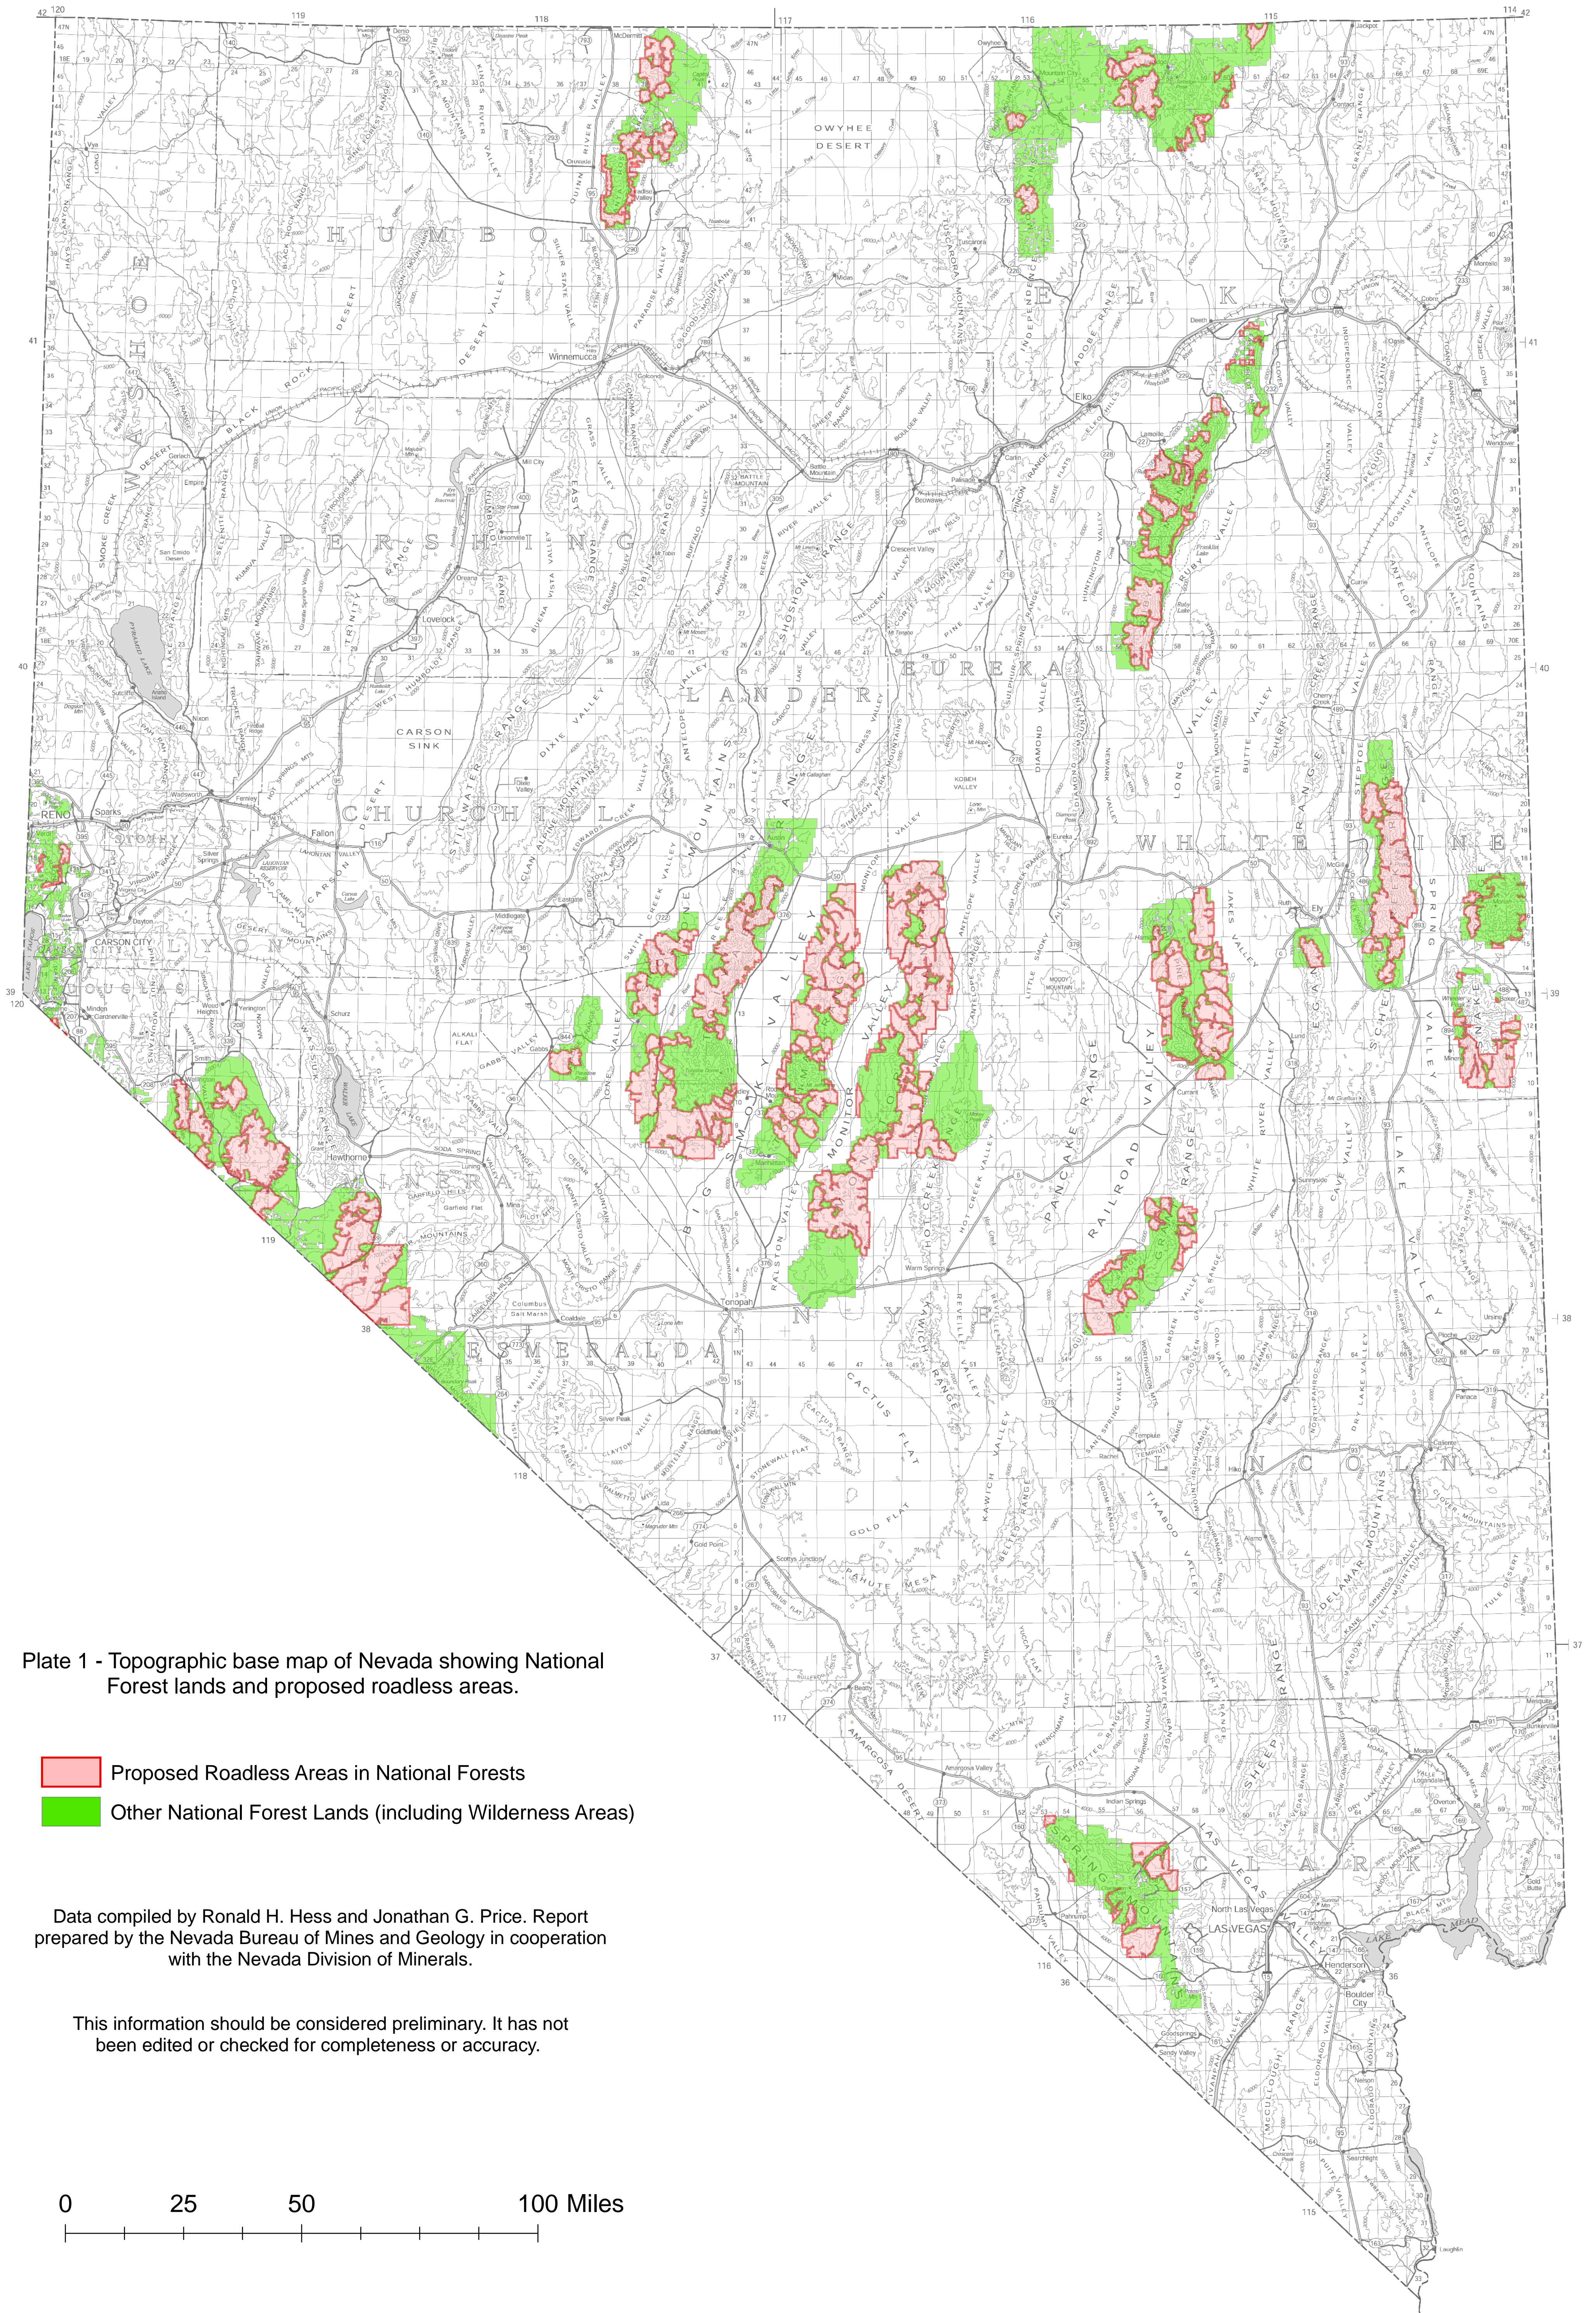

Potential Resources Associated with Proposed Roadless Areas in Nevada (Second Edition)

NBMG Open-File Report 06-12 Plate 1

Plate 1 - Topographic base map of Nevada showing National Forest lands and proposed roadless areas.

- Proposed Roadless Areas in National Forests
- Other National Forest Lands (including Wilderness Areas)

Data compiled by Ronald H. Hess and Jonathan G. Price. Report prepared by the Nevada Bureau of Mines and Geology in cooperation with the Nevada Division of Minerals.

This information should be considered preliminary. It has not been edited or checked for completeness or accuracy.

0 25 50 100 Miles